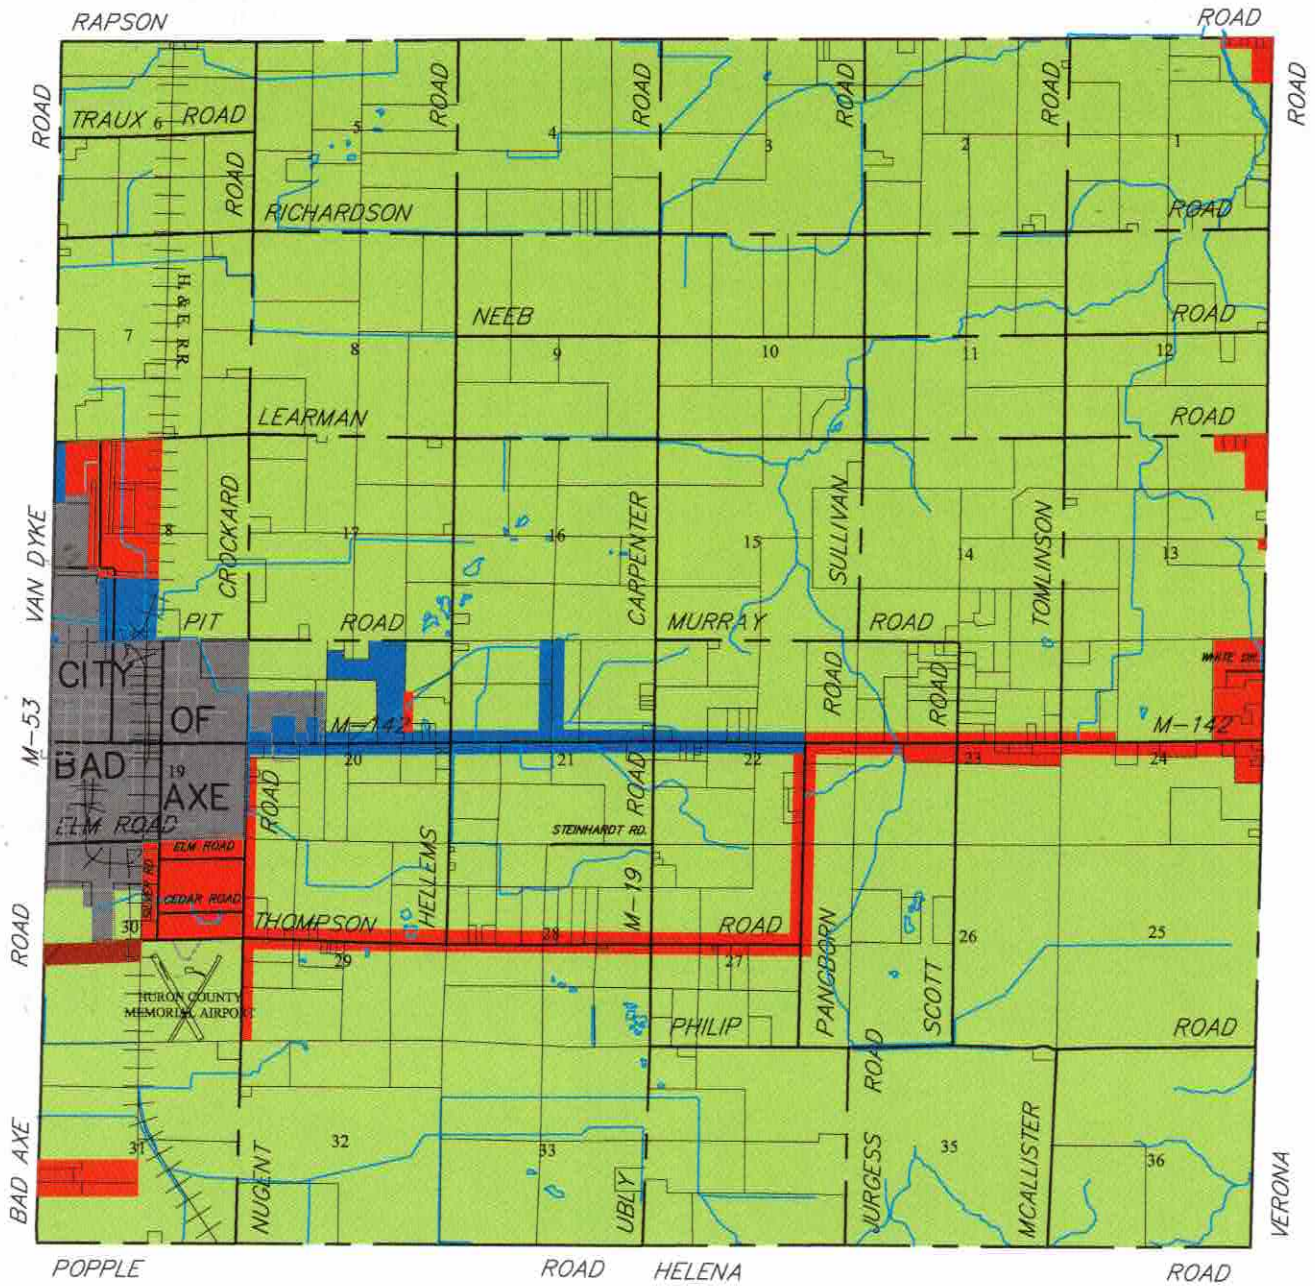

# VERONA TOWNSHIP ZONING MAP

- |   |                           |   |            |
|---|---------------------------|---|------------|
|  | AGRICULTURE               |  | COMMERCIAL |
|  | SINGLE FAMILY RESIDENTIAL |  | INDUSTRIAL |
|  | MULTI-FAMILY RESIDENTIAL  |   |            |

SCALE: 1" = 5000'

VERONA TOWNSHIP  
T.16 N.-R.13 E.  
HURON COUNTY